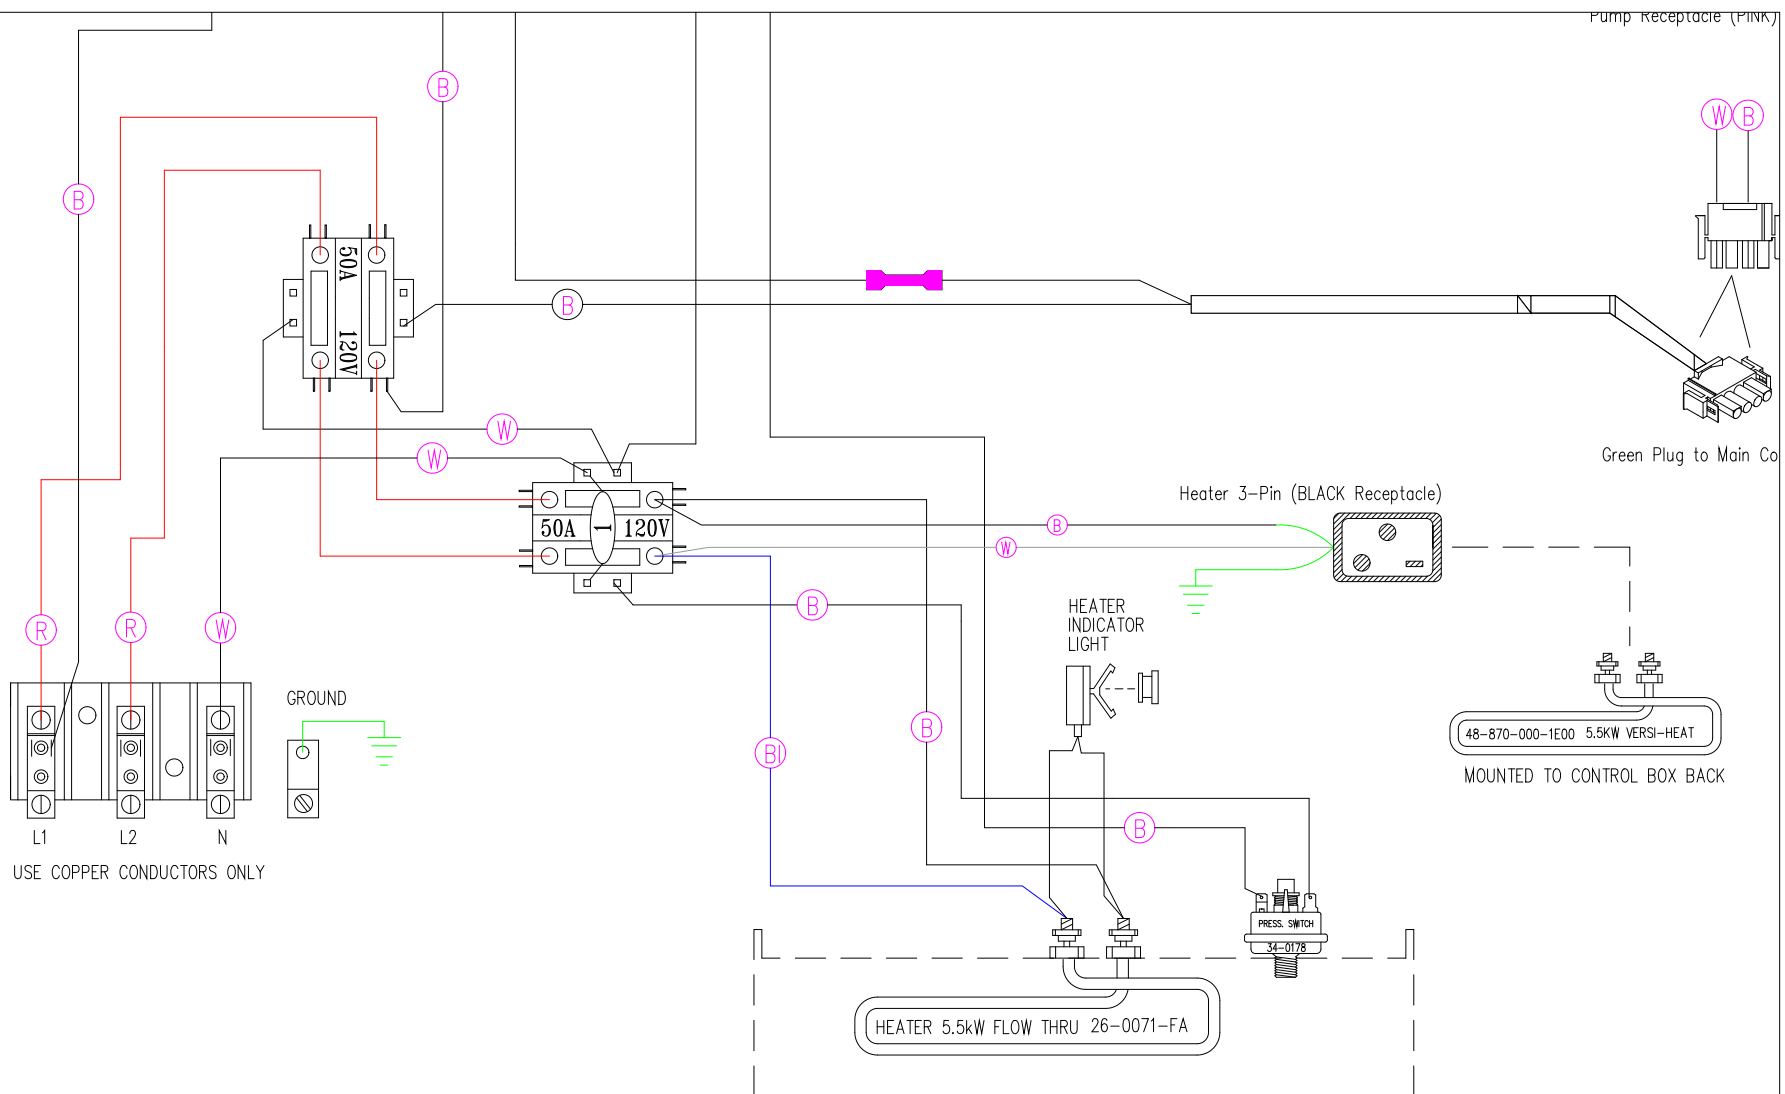

Manufacture Notes:

Drawn	Rev	Wire Color Code
MBS	3	
Date	06.10.16	B - Black
Diagram No.	2802	Br - Brown
		R - Red
		O - Orange
		Y - Yellow
		G - Green
		Bl - Blue
		V - Violet
		W - White
		Gr - Gray

USE COPPER CONDUCTORS ONLY

Manufacture Notes:

Drawn	MBS	Rev	3	Wire Color Co B - Black Br - Brown R - Red O - Orange Y - Yellow G - Green Bl - Blue V - Violet W - White Gr - Grey
Date	06.10.16			
Diagram No.	2802			

RHS11

Manufacture Notes:

Drawn MBS	Rev 3	Wire Color Code B - Black G - Green Br - Brown Bl - Blue R - Red V - Violet O - Orange W - White Y - Yellow Gr - Gray
Date 06.10.16		
Diagram No. 2802		