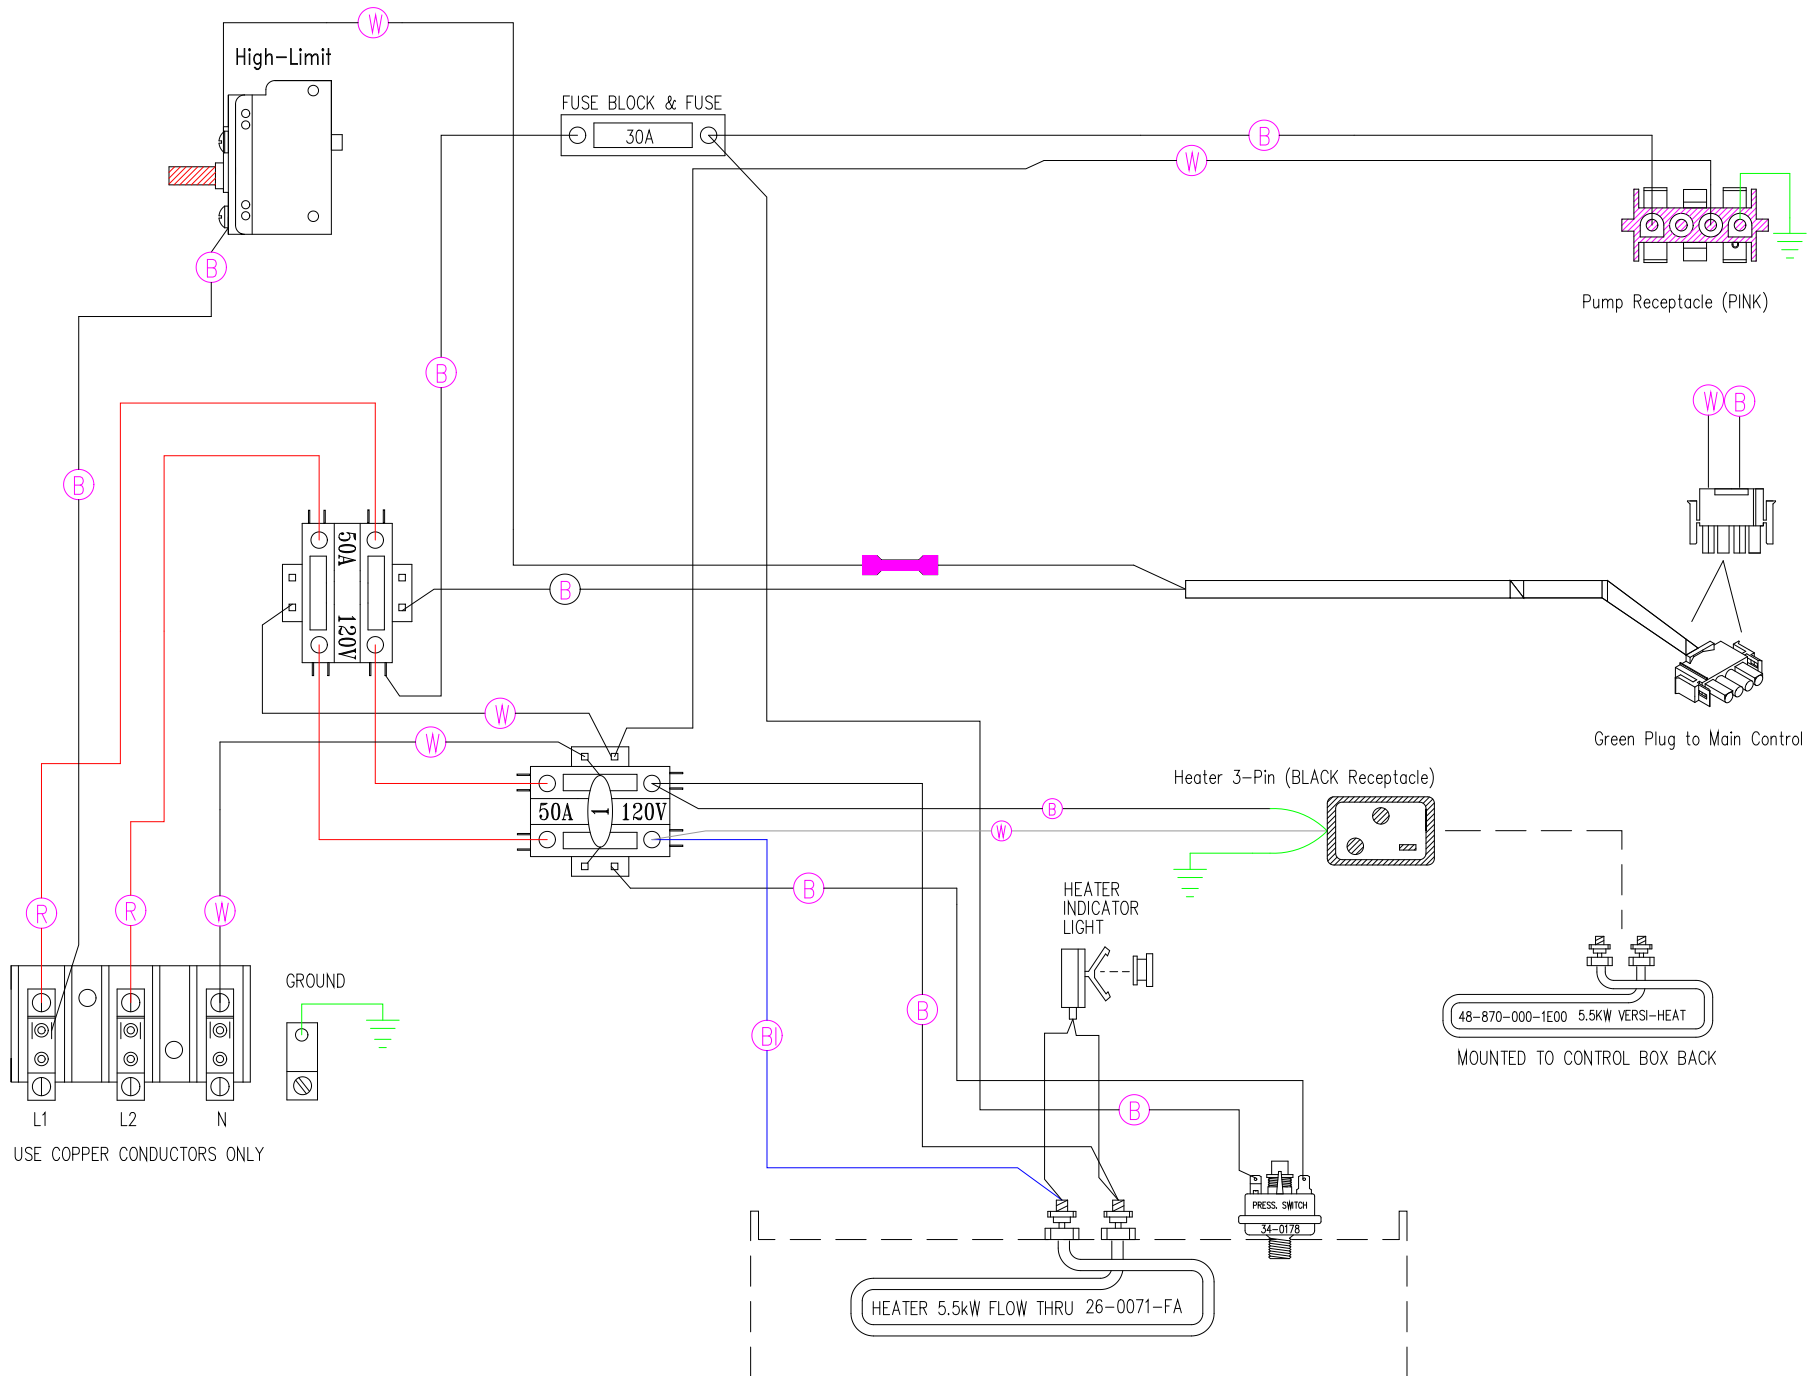

Manufacture Notes:

Drawn	Rev	Wire Color Code
MBS	3	
Date	06.10.16	B - Black
Diagram No.	2802	Br - Brown
		R - Red
		O - Orange
		Y - Yellow
		G - Green
		Bl - Blue
		V - Violet
		W - White
		Gr - Gray

USE COPPER CONDUCTORS ONLY

Manufacture Notes:

Drawn	MBS	Rev	3	Wire Color Co B - Black Br - Brown R - Red O - Orange Y - Yellow G - Green Bl - Blue V - Violet W - White Gr - Grey
Date	06.10.16			
Diagram No.	2802			

RHS11

Manufacture Notes:

Drawn MBS	Rev 3	Wire Color Code B - Black G - Green Br - Brown Bl - Blue R - Red V - Violet O - Orange W - White Y - Yellow Gr - Gray
Date 06.10.16		
Diagram No. 2802		